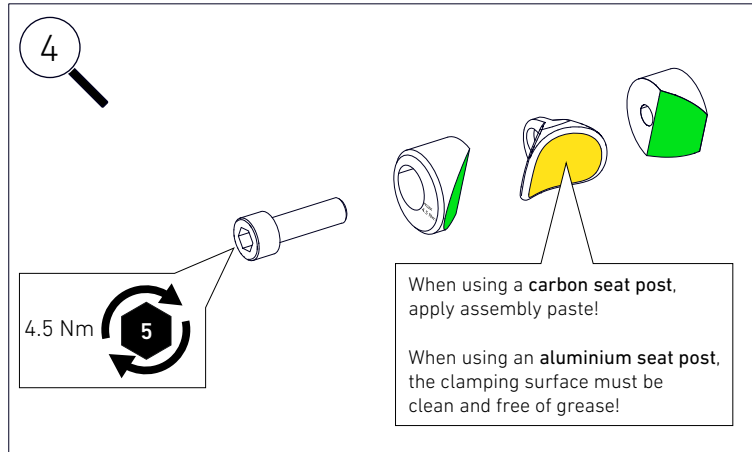

FRAME SPARE PARTS

POS.	DESCRIPTION	SPECIFICATIONS	ART. NR.
1	frame	color: red	2291272
		color: grey	2291273
2	fork	color: red, size: 650B	2292864
		color: red, size: 28"	2291278
		color: grey, size: 650B	2292865
		color: grey, size: 28"	2291279
3	derailleur hanger	direct mount	2297413
		standard	2297412
4	seatpost clamp	3 pieces + fixing screw M6 x 20 mm	2312064
5	rubber plug	screw head cover brake mount	2274682
6	rubber ring	dirt seal seat tube	2256912

MAX SYSTEM WEIGHT (RIDER + BICYCLE + CLOTHING + GEAR + LUGGAGE): 110 KG

FRAME GEOMETRY

SIZE		45	48	51	53	55	57	59	61	63	65
SEATTUBE LENGTH [MM]	A	420	445	475	495	505	515	535	560	580	605
TOPTUBE LENGTH HORIZONTAL [MM]	B	497	508	521	533	545	558	572	588	606	626
HEAD TUBE ANGLE	C	71°		71.5°	72°		72.5°	72.75°	73°	73.25°	73.5°
SEAT TUBE ANGLE	D	75°		74.5°	74.25°	74°	73.75°	73.5°	73.25°	73°	72.75°
WHEELBASE [MM]	E	963	975	973	980.5	993.5	999.5	1010	1026	1038	1058
FRONT CENTER [MM]	F	566	578	580.5	586	595.5	601.5	611	621.5	634	647.5
REAR CENTER [MM] (CHAINSTAY LENGTH)	G	404		406		409		414		420	
HEADTUBE LENGTH [MM]	H	120	140	133	147	163	180	193	210	228	245
STACK [MM]	I	493	512	533	548	563	581	591.5	608.5	627	644
REACH [MM]	J	365	371	373	378.5	383.5	388.5	397	405	414.5	426
BB DROP [MM]	K	59		73			70				
STANDOVER HEIGHT [MM]	L	698	720	758	775	793	811	829	847	865	882