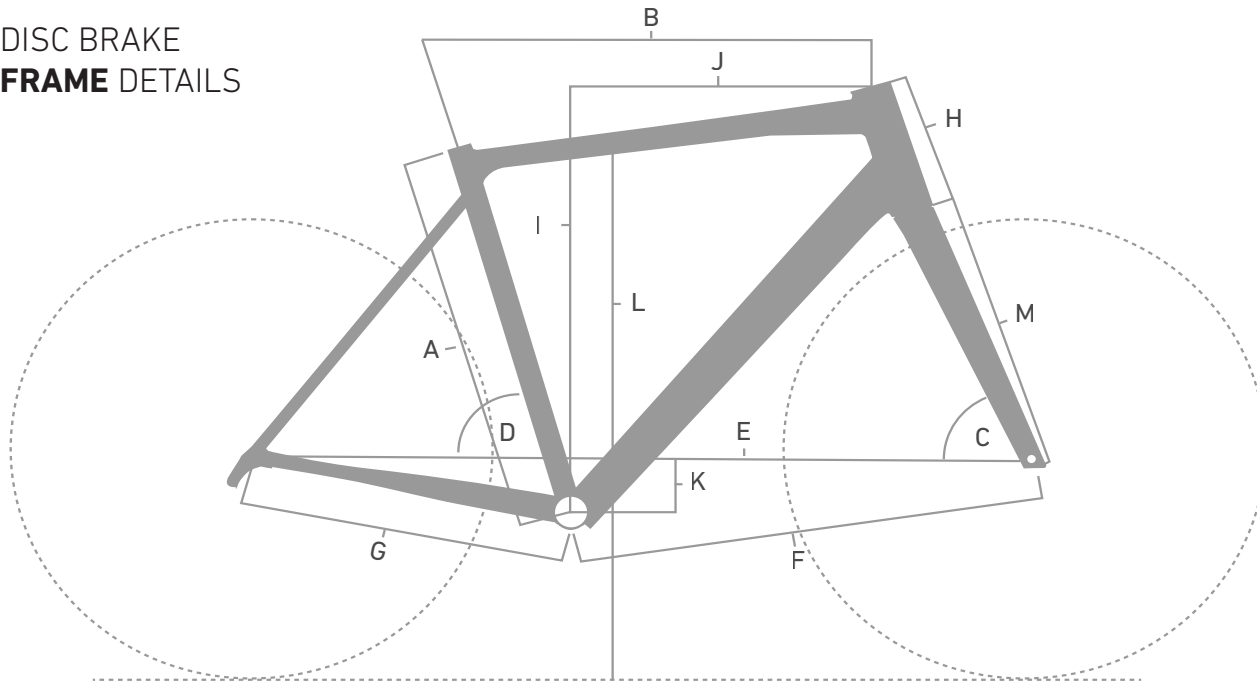

PRO SL

DISC BRAKE FRAME DETAILS

FRAME INTERFACES

BOTTOM BRACKET	Shimano: SM-BB72-41B Pressfit
HEADSET	ACROS, Art. Nr. 2292463
FRONT WHEEL AXLE	length: 121 mm, M12 x 1.5 e.g. DT Swiss Plug in E-Thru Road , Art. Nr. 227585701
REAR WHEEL AXLE	length: 163 mm, M12 x 1.5, thread length: 13 mm e.g. DT Swiss Plug in E-Thru Road , Art. Nr. 227469001
FRONT HUB SPACING	100 x 12 mm
REAR HUB SPACING	142 x 12 mm
Ø SEATPOST	27.2 mm
MAX. Ø BRAKE DISC	160 mm (front & rear)
MAX. TIRE SIZE	32 mm
MAX. CHAINRING SIZE	50 / 34
BOTTLE CAGE	yes, 2x

MAX SYSTEM WEIGHT (RIDER + BICYCLE + CLOTHING + GEAR + LUGGAGE): 110 KG

FRAME GEOMETRY

SIZE		45	48	51	53	55	57	59	61	63	65
SEATTUBE LENGTH [MM]	A	420	445	475	495	505	515	535	560	580	605
TOPTUBE LENGTH HORIZONTAL [MM]	B	497	508	521	533	545	558	572	588	606	626
HEAD TUBE ANGLE	C	71°		71.5°	72°		72.5°	72.75°	73°	73.25°	73.5°
SEAT TUBE ANGLE	D	75°		74.5°	74.25°	74°	73.75°	73.5°	73.25°	73°	72.75°
WHEELBASE [MM]	E	963	975	973	980.5	993.5	999.5	1010	1026	1038	1058
FRONT CENTER [MM]	F	566	578	580.5	586	595.5	601.5	611	621.5	634	647.5
REAR CENTER [MM] (CHAINSTAY LENGTH)	G	404		406		409		414		420	
HEADTUBE LENGTH [MM]	H	120	140	133	147	163	180	193	210	228	245
STACK [MM]	I	493	512	533	548	563	581	591.5	608.5	627	644
REACH [MM]	J	365	371	373	378.5	383.5	388.5	397	405	414.5	426
BB DROP [MM]	K	59		73			70				
STANDOVER HEIGHT [MM]	L	698	720	758	775	793	811	829	847	865	882