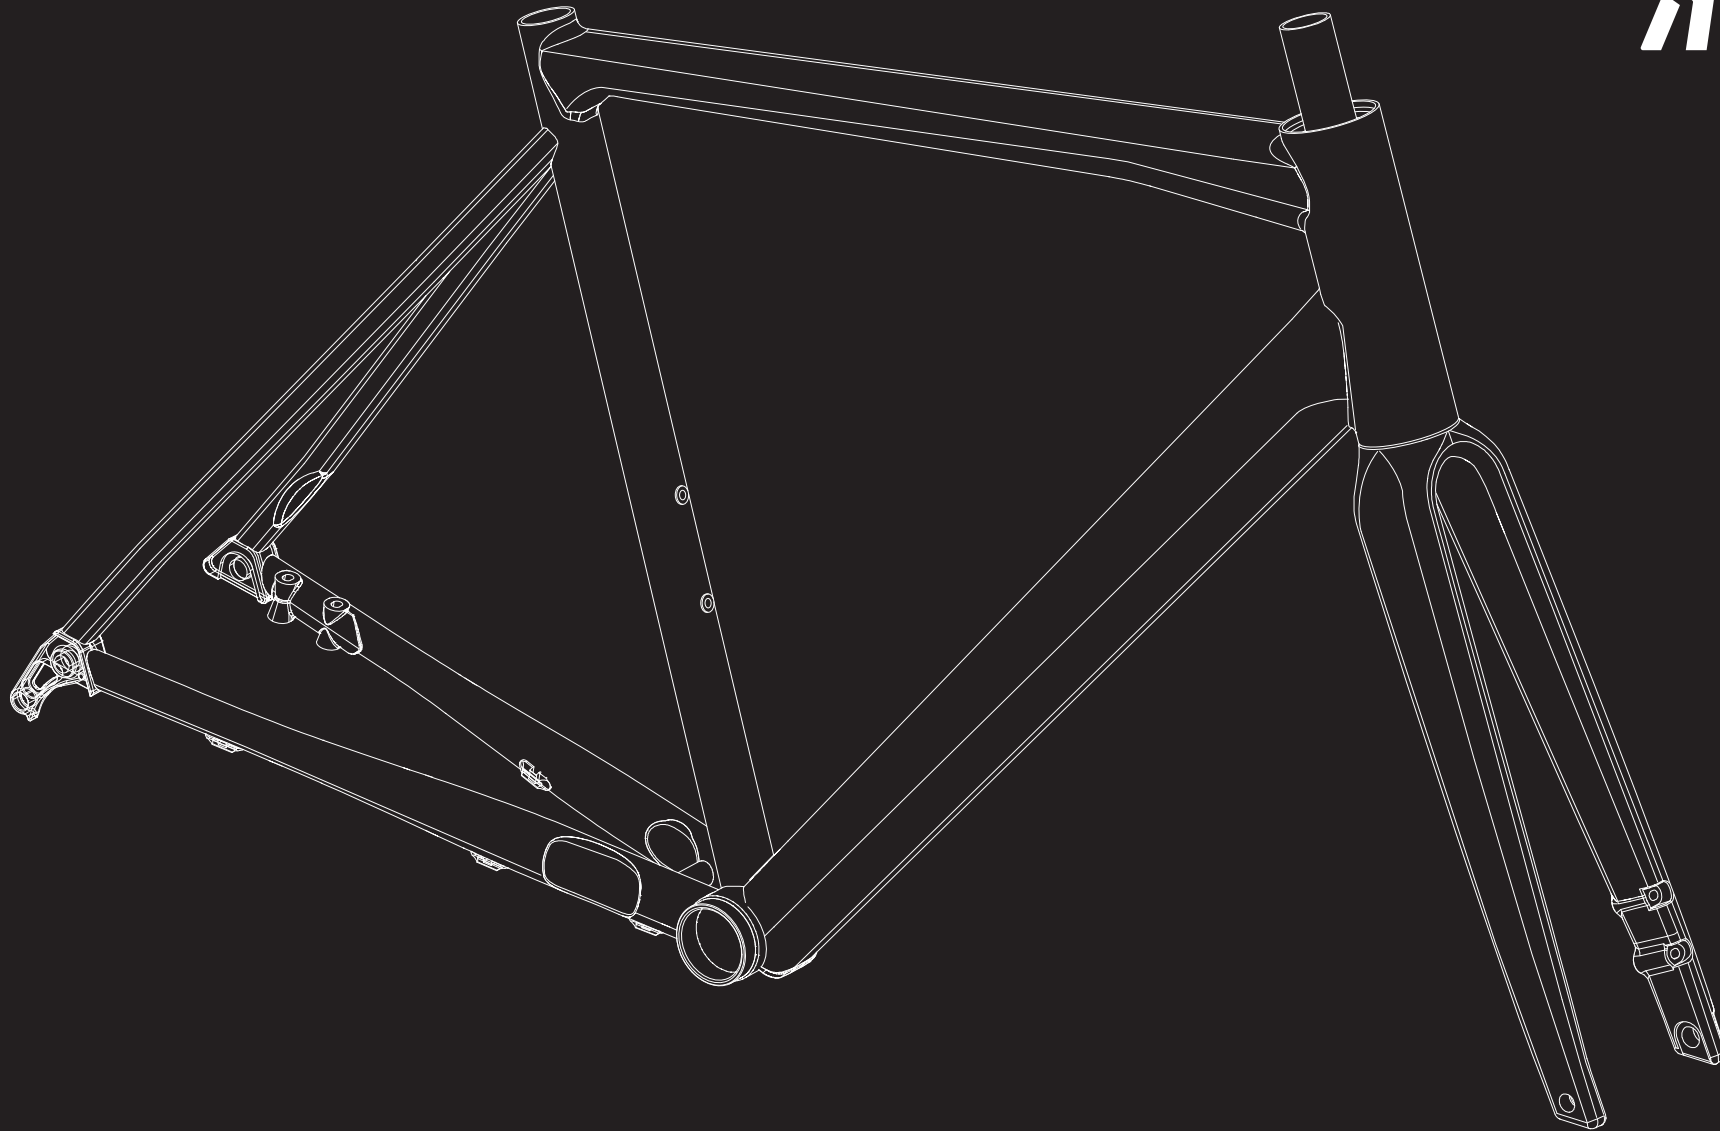

ROSE

ANY QUESTIONS?

technik@rosebikes.com

ROSE Bikes GmbH
Schersweide 4
46395 Bocholt, Germany

PRO^{SL}

DISC BRAKE
FRAME DETAILS