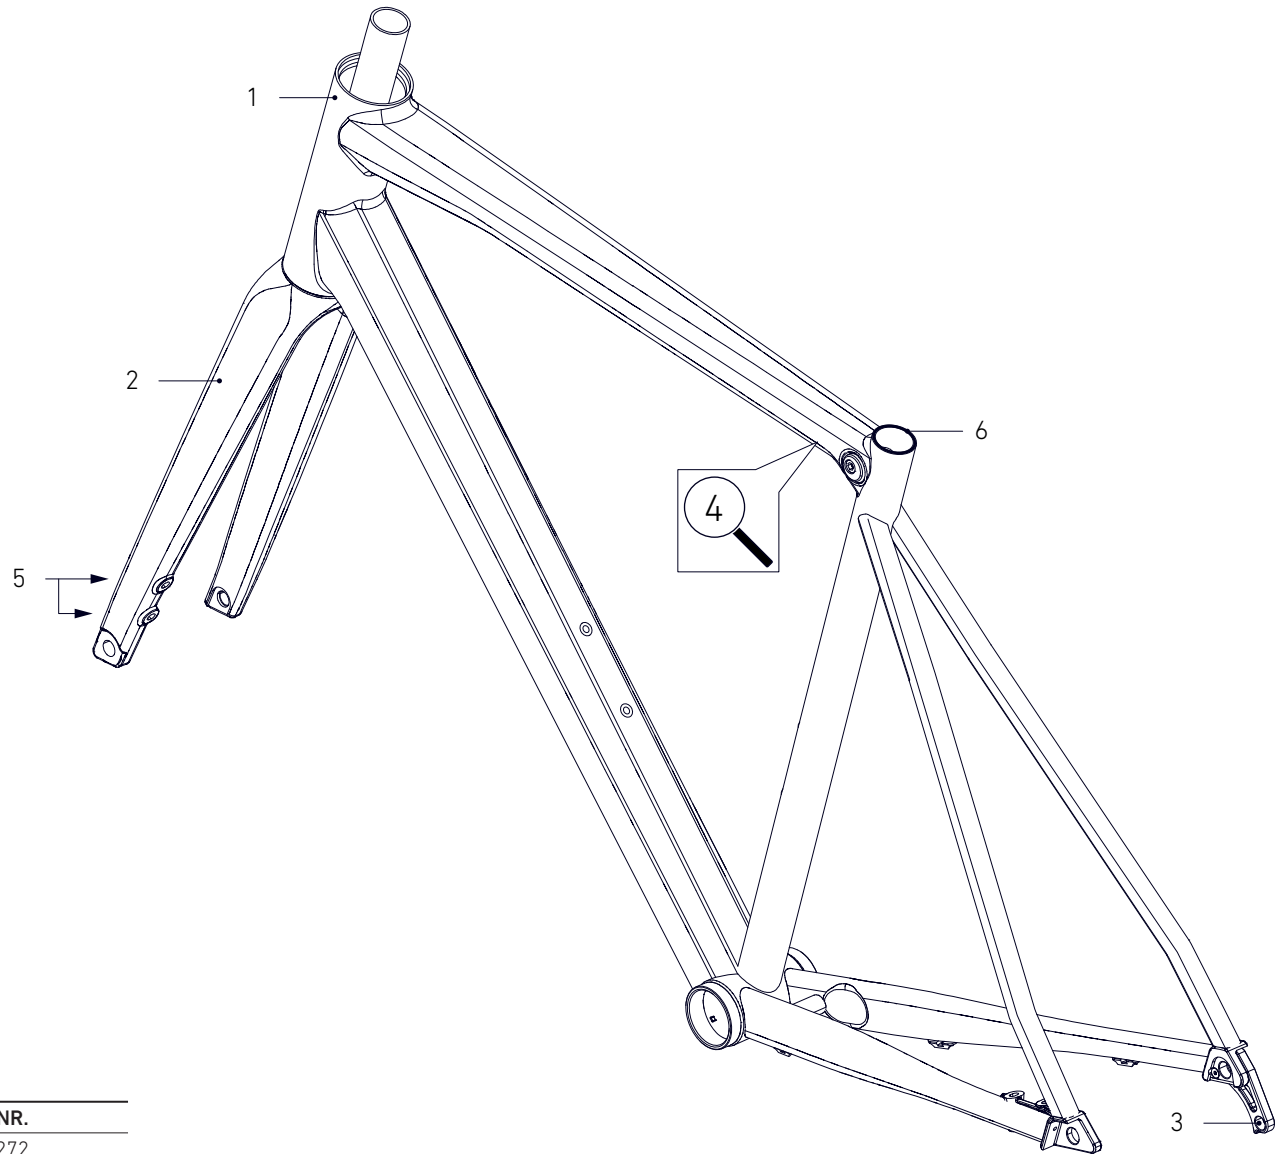

FRAME SPARE PARTS

POS.	DESCRIPTION	SPECIFICATIONS	ART. NR.
1	frame	color: red	2291272
		color: grey	2291273
2	fork	color: red, size: 650B	2292864
		color: red, size: 28"	2291278
		color: grey, size: 650B	2292865
		color: grey, size: 28"	2291279
3	derailleur hanger	direct mount	2297413
		standard	2297412
4	seatpost clamp	3 pieces + fixing screw M6 x 20 mm	2312064
5	rubber plug	screw head cover brake mount	2274682
6	rubber ring	dirt seal seat tube	2256912

MAX SYSTEM WEIGHT (RIDER + BICYCLE + CLOTHING + GEAR + LUGGAGE): 110 KG

FRAME GEOMETRY

SIZE		45	48	51	53	55	57	59	61	63	65
SEATTUBE LENGTH [MM]	A	420	445	475	495	505	515	535	560	580	605
TOPTUBE LENGTH HORIZONTAL [MM]	B	497	508	521	533	545	558	572	588	606	626
HEAD TUBE ANGLE	C	71°		71.5°	72°		72.5°	72.75°	73°	73.25°	73.5°
SEAT TUBE ANGLE	D	75°		74.5°	74.25°	74°	73.75°	73.5°	73.25°	73°	72.75°
WHEELBASE [MM]	E	963	975	973	980.5	993.5	999.5	1010	1026	1038	1058
FRONT CENTER [MM]	F	566	578	580.5	586	595.5	601.5	611	621.5	634	647.5
REAR CENTER [MM] (CHAINSTAY LENGTH)	G	404		406		409		414		420	
HEADTUBE LENGTH [MM]	H	120	140	133	147	163	180	193	210	228	245
STACK [MM]	I	493	512	533	548	563	581	591.5	608.5	627	644
REACH [MM]	J	365	371	373	378.5	383.5	388.5	397	405	414.5	426
BB DROP [MM]	K	59		73			70				
STANDOVER HEIGHT [MM]	L	698	720	758	775	793	811	829	847	865	882